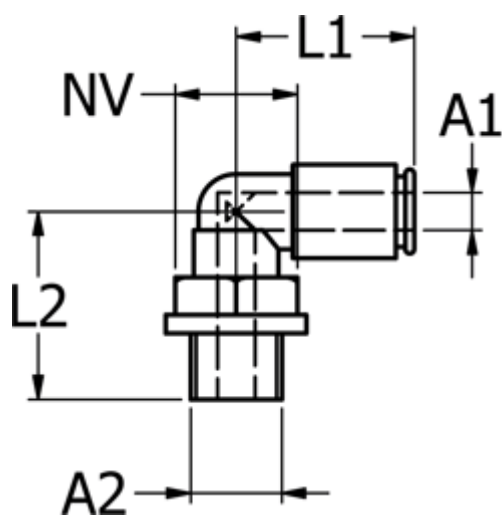

Article number: 5867540146

Description: Metal fitting 754.014-6, Ø6 - G 1/4"
Push-in elbow

Measures

Ext. hose diameter A1	= 6
L1	= 21.9
L2	= 21.1
NV	= 14
Thread A2	= G 1/4"